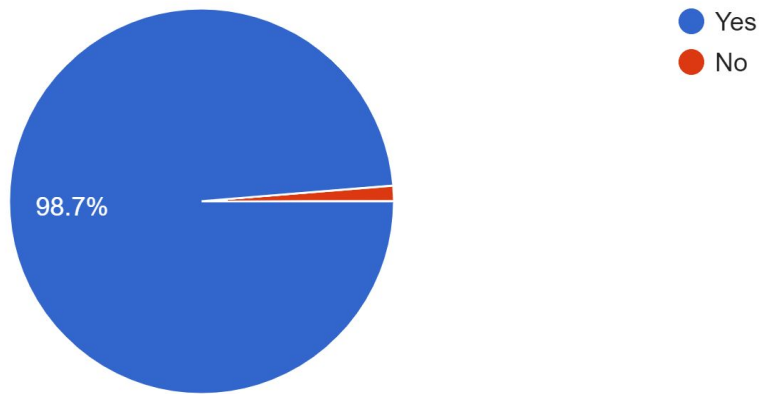

India Street Public Health Center Client Survey

Total Responses as of May 17, 2021	78
------------------------------------	----

Are the current India Street location hours convenient for you?

77 responses