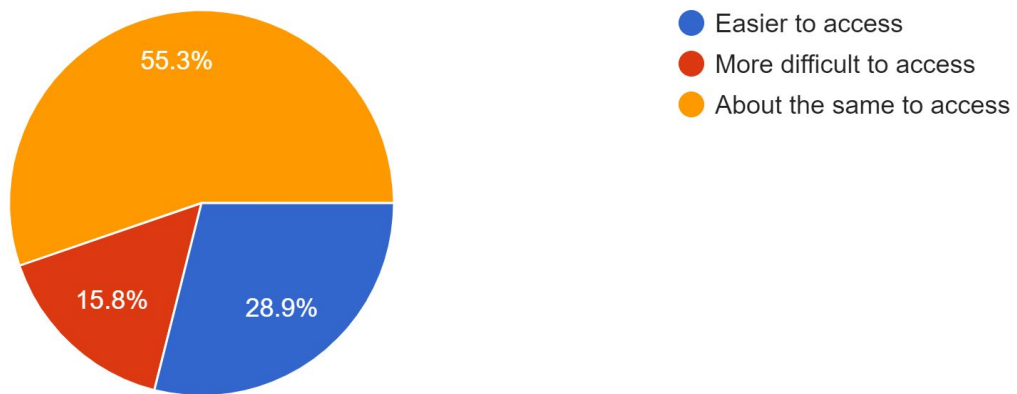

India Street Public Health Center Client Survey

Total Responses as of May 17, 2021	78
------------------------------------	----

Are the current India Street location hours convenient for you?

77 responses

Will the new location at 39 Forest Avenue be easier for you to access, more difficult, or about the same?

76 responses

India Street Public Health Center Client Survey