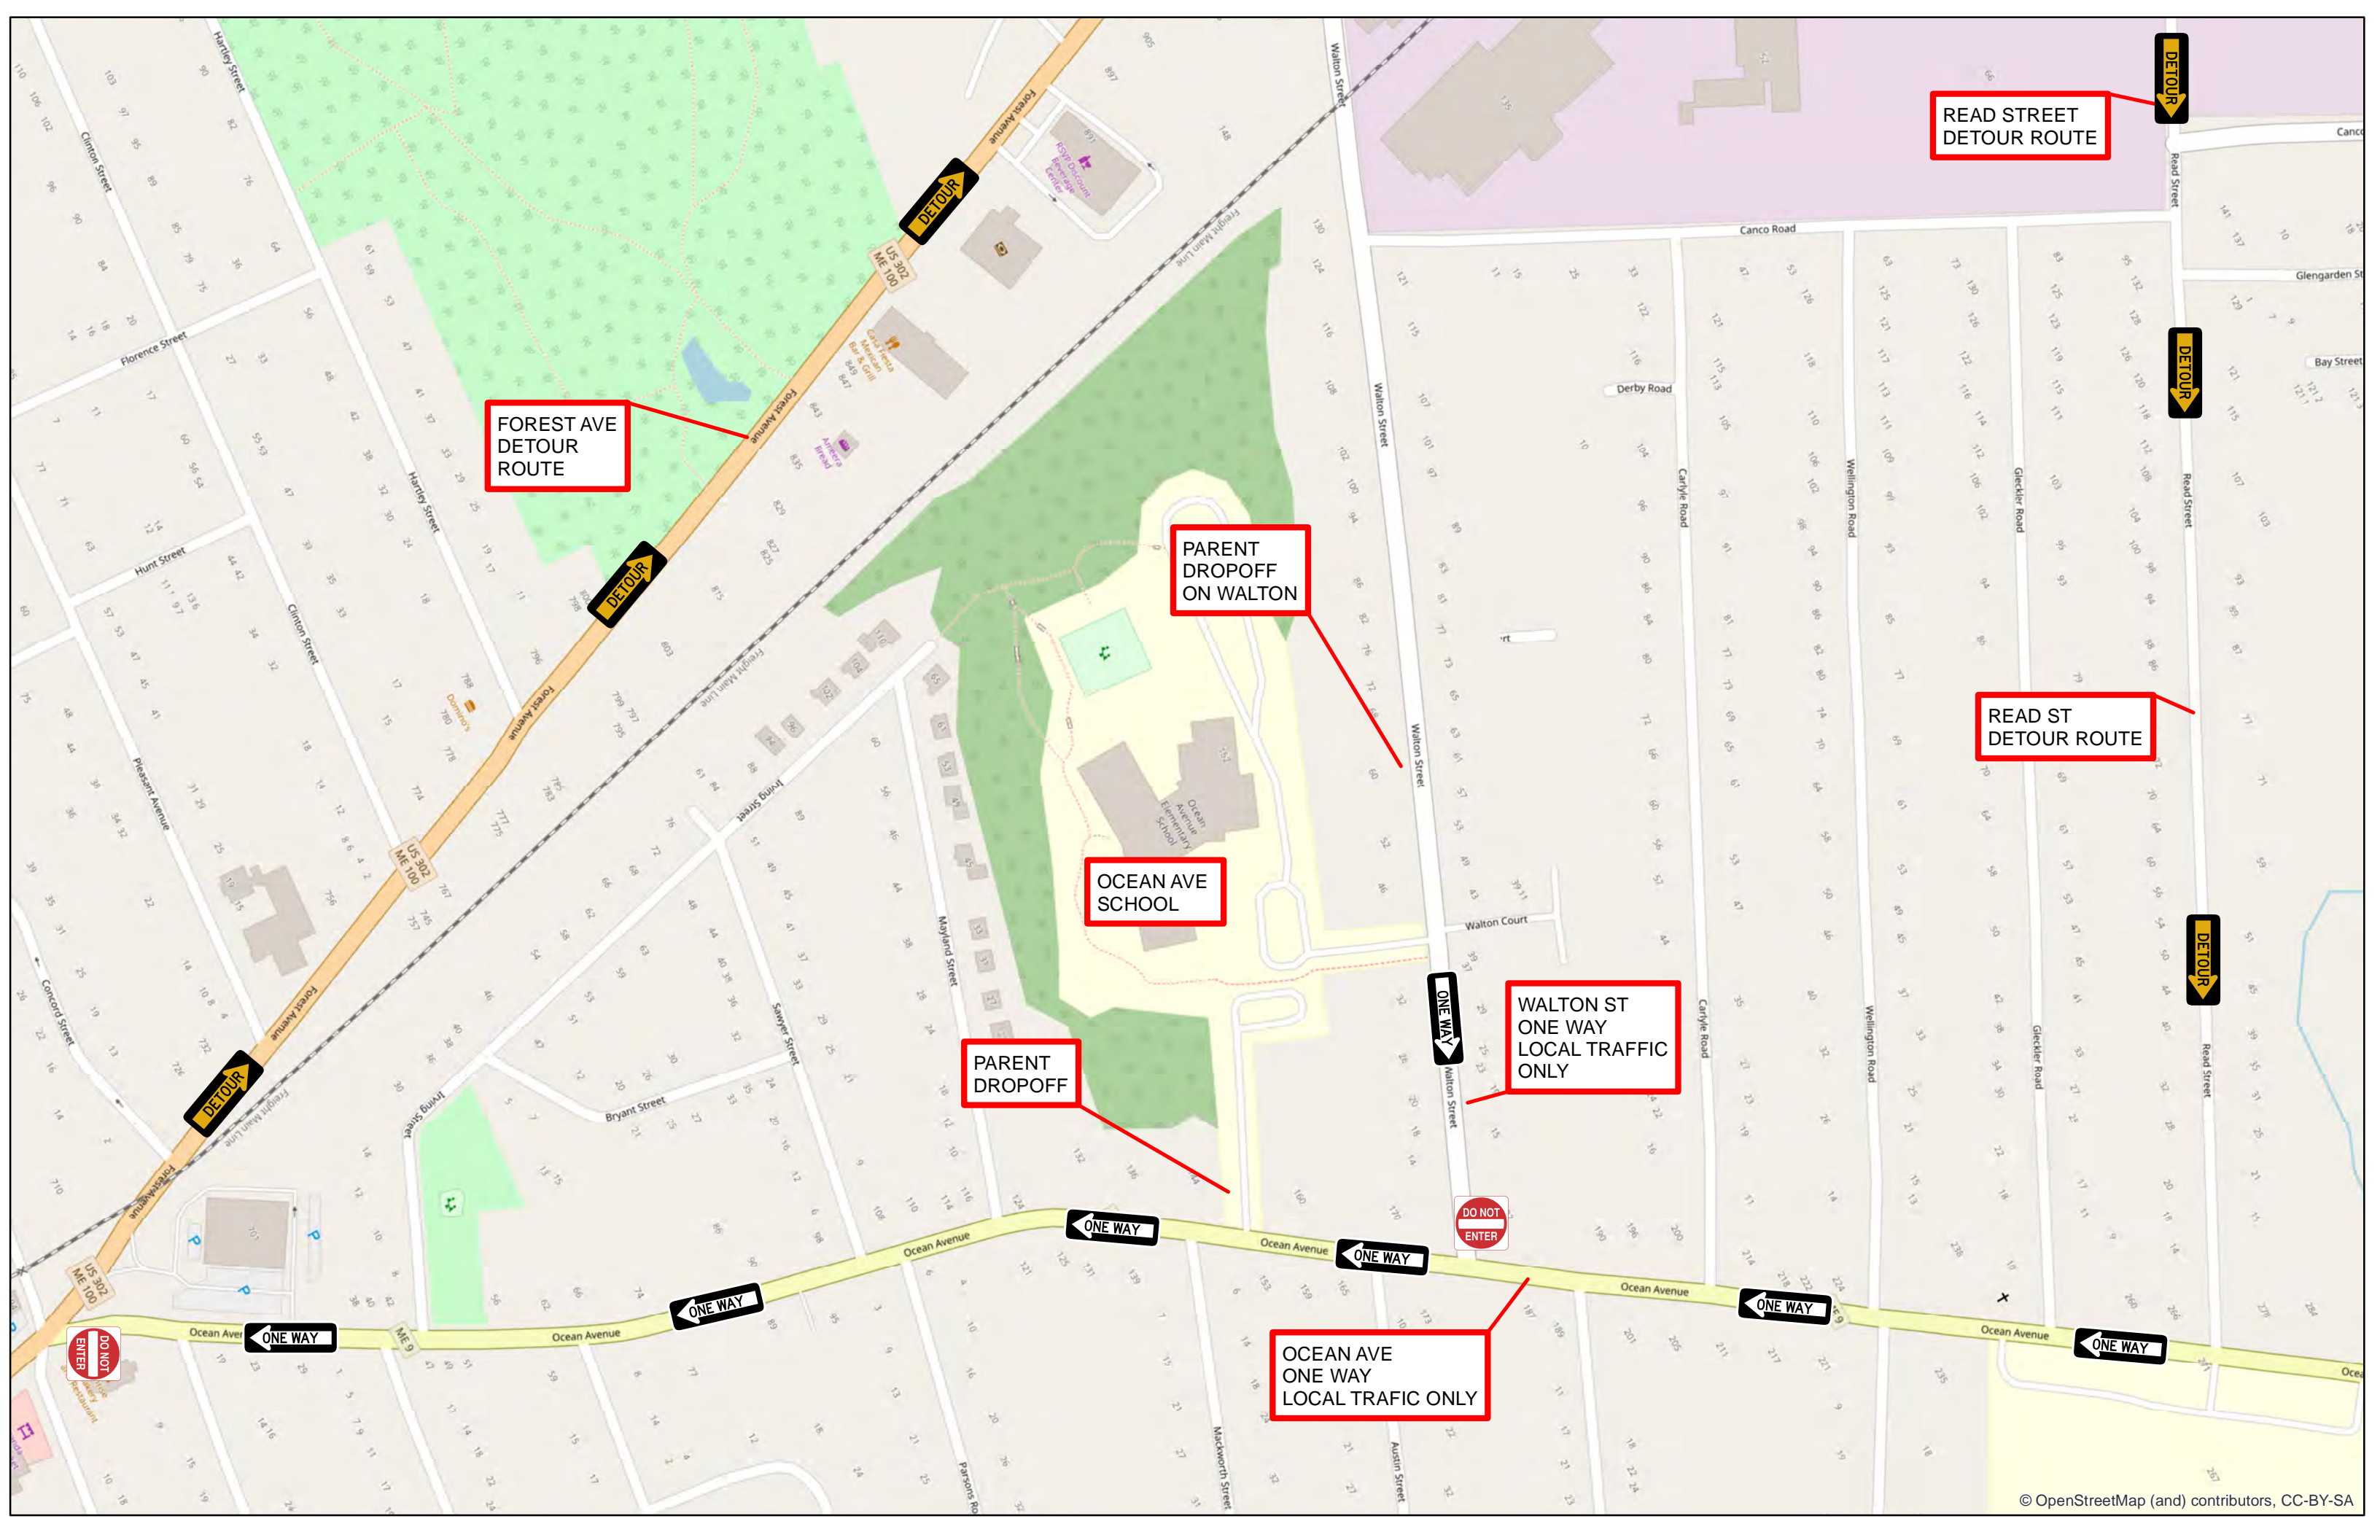

FOREST AVE
DETOUR
ROUTE

OCEAN AVE
SCHOOL

WALTON ST
ONE WAY
LOCAL TRAFFIC
ONLY

OCEAN AVE
ONE WAY
LOCAL TRAFFIC
ONLY

READ STREET
DETOUR
ROUTE

FOREST AVE
DETOUR
ROUTE

PARENT
DROPOFF
ON WALTON

OCEAN AVE
SCHOOL

PARENT
DROPOFF

WALTON ST
ONE WAY
LOCAL TRAFFIC
ONLY

OCEAN AVE
ONE WAY
LOCAL TRAFFIC
ONLY

READ STREET
DETOUR
ROUTE

READ ST
DETOUR
ROUTE