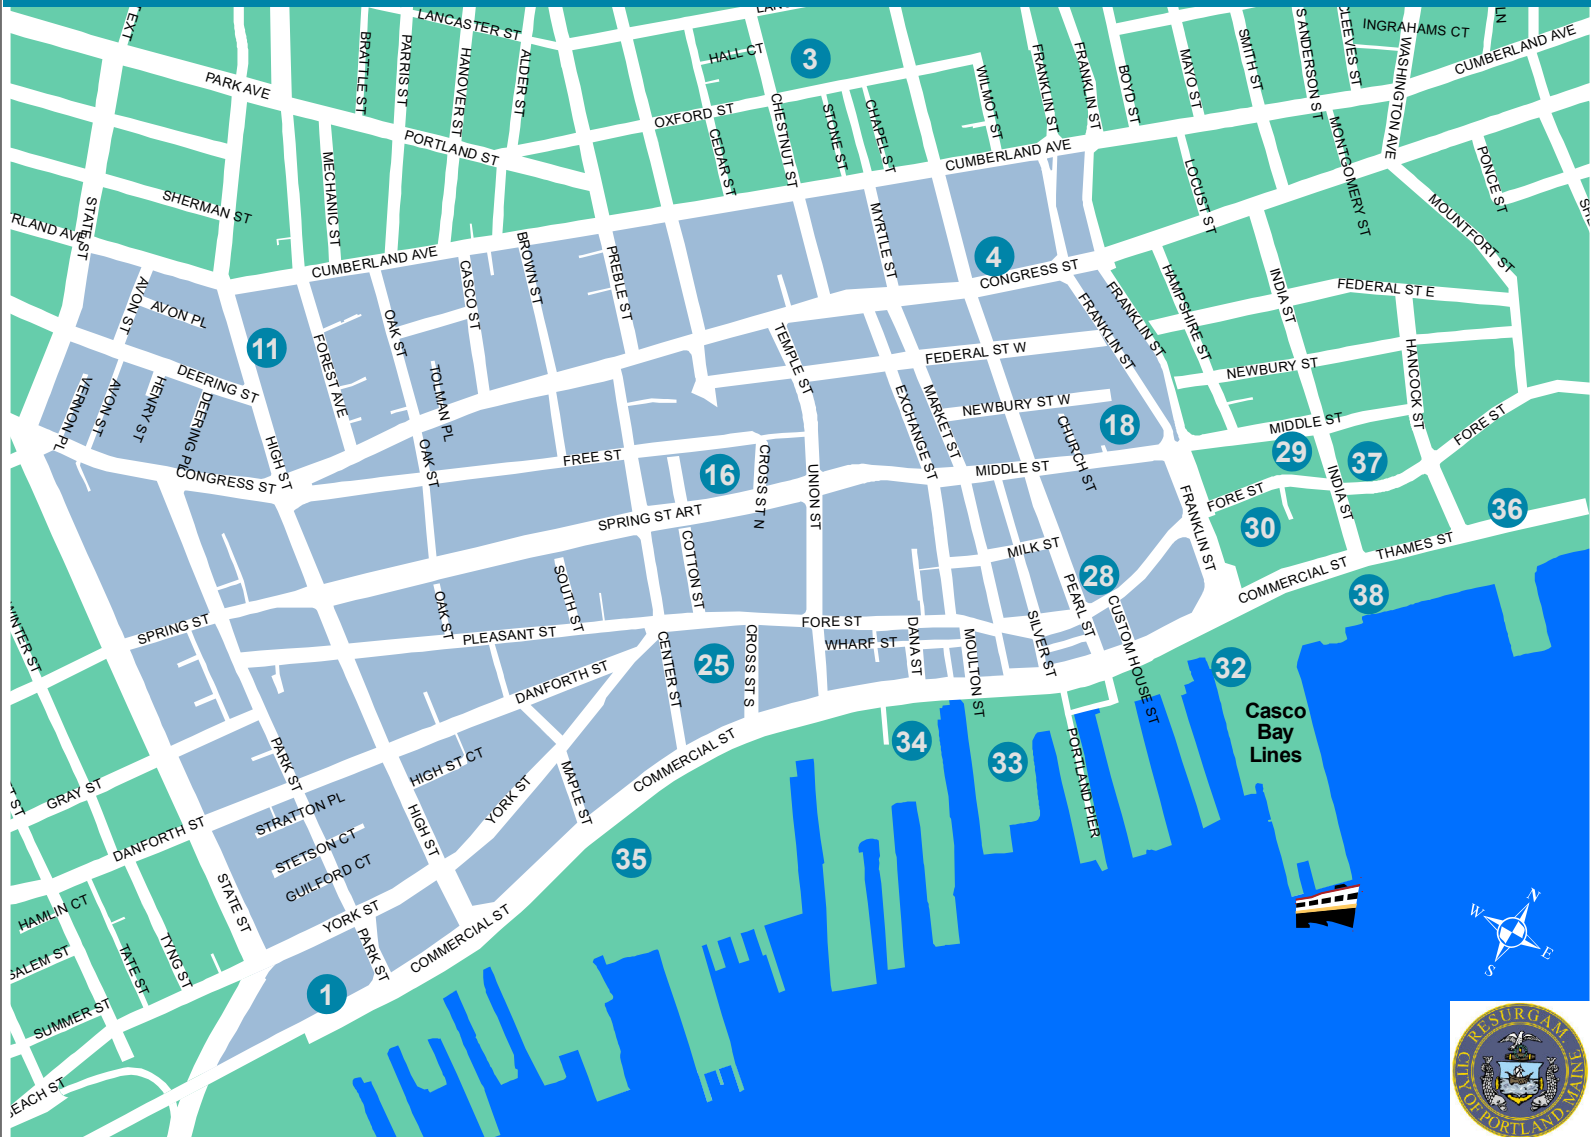

# PARKING NEAR CASCO BAY LINES GARAGES & LOTS

**1 Angelo's Acre Lot**

441 Commercial St  
207 874-8443 **\$5 Day**

**3 Chestnut St. Garage**

82 Chestnut St  
207 747-4230

**4 Top of Old Port Lot**

119 Pearl St  
207 871 1080

**33 DiMillo's Parking Lot**

25 Long Wharf  
207 772-2216

**34 Fisherman's Wharf Lot**

202 Commercial St  
207 753-6649

**35 Portland Fish Pier Lot**

320 Commercial St  
207 874-2842 **\$10 Day**

**36 Thames St. Lot**

40 Thames St  
207 874-8443

**37 Ocean Gateway Garage**

167 Fore St  
207 772-6327

**38 Ocean Gateway Queuing Lane**

2 Commercial St **Temporary**  
**May-Oct \$15 Day**  
207 874-8443

**Valet and TNC Options**