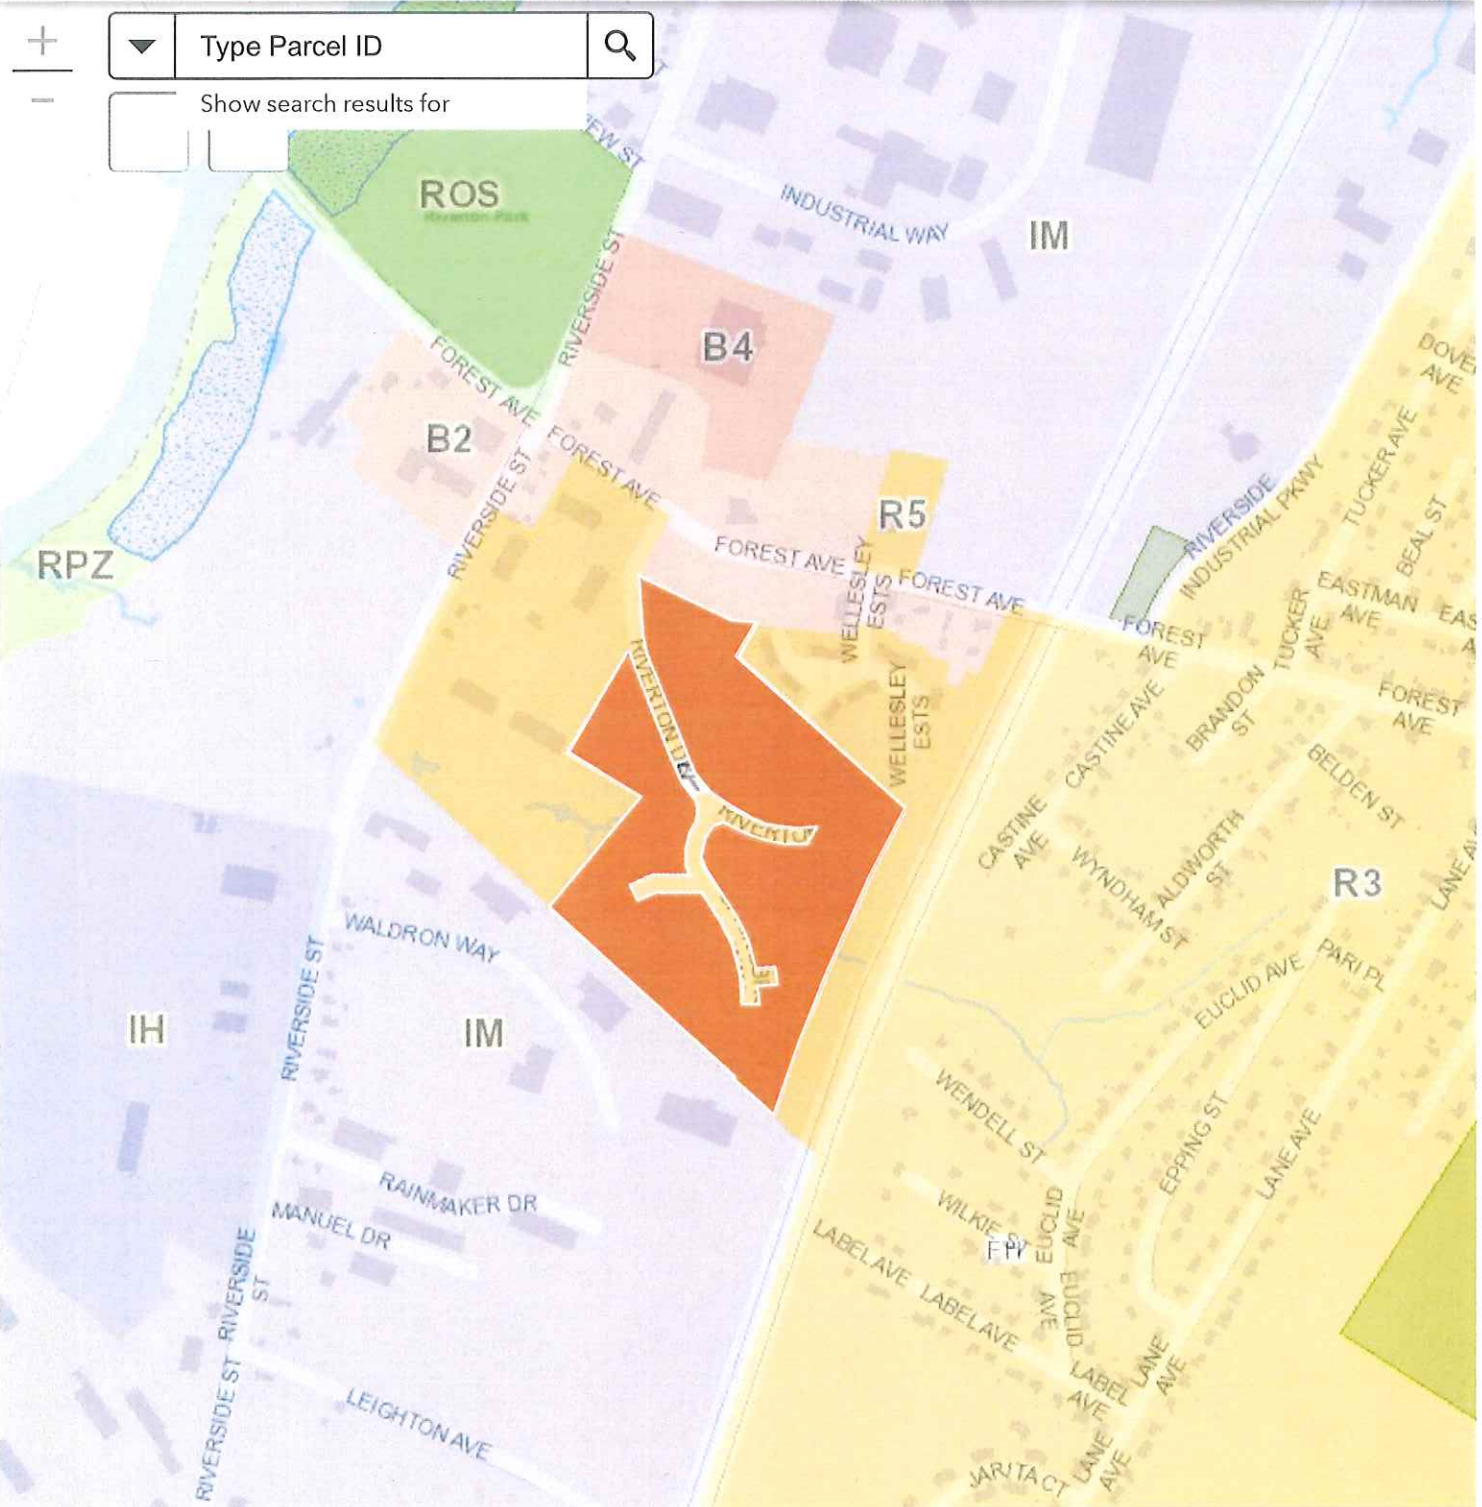

17 Riverton Dr - Conditional Use

600ft

2,918,238.038 316,608.433 Feet