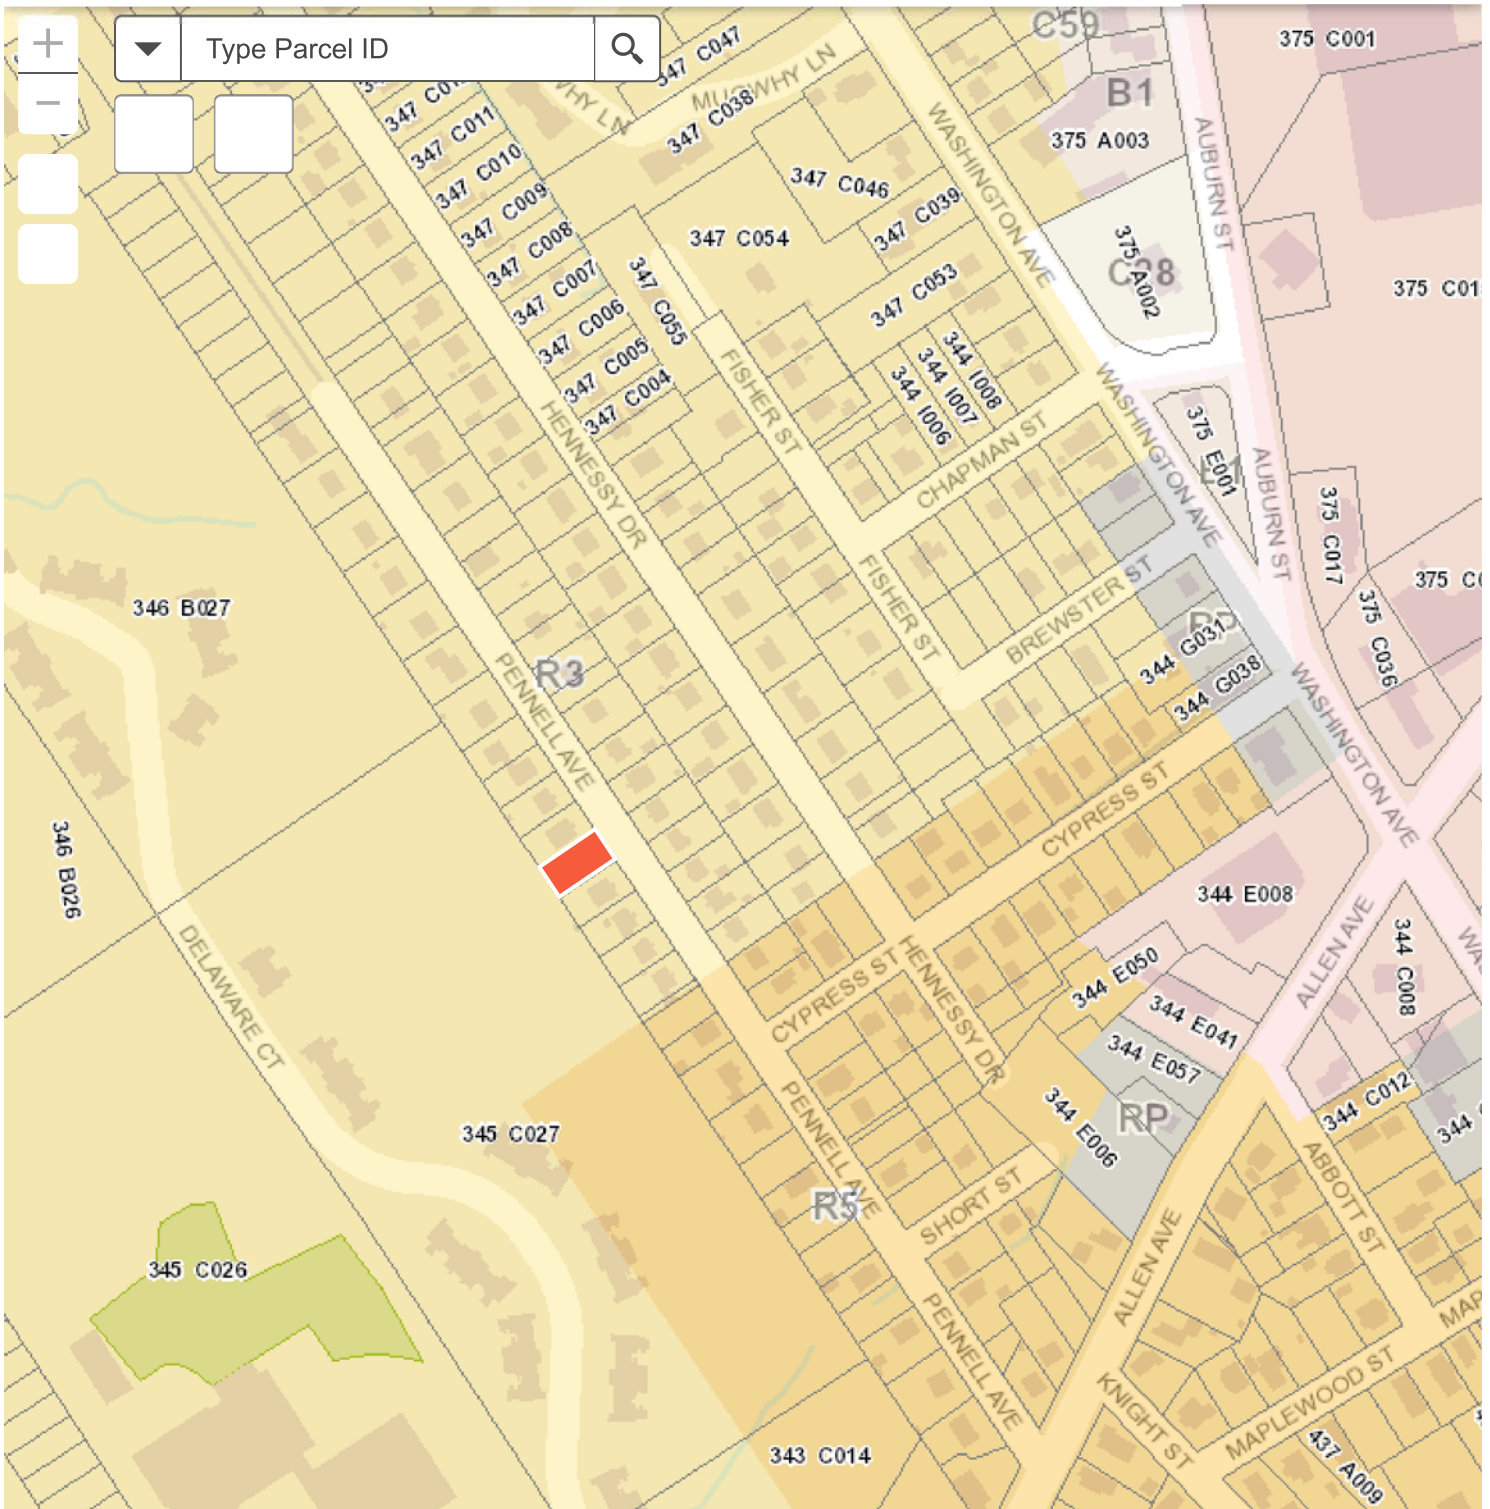

# 84 Pennell Ave - Practical Difficulty Variance

300ft  
2,922,505.765 316,542.350 Feet